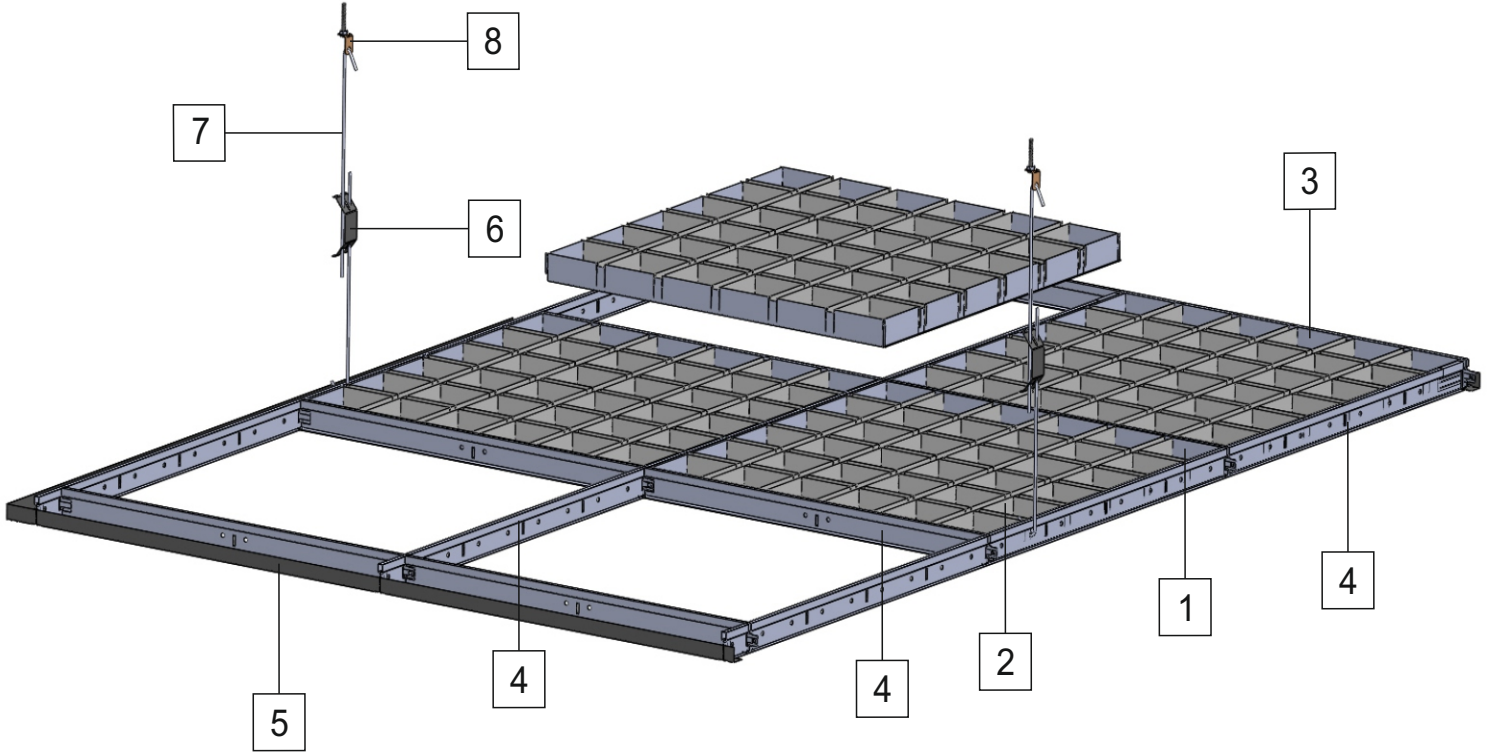

## SEPA T15 PETEK SİSTEM TEKNİK ŞARTNAME (2019.07) (Sepa T15 Open Cell Ceiling Systems Technical Document)

1- PETEK T15 DİŞİ PANEL (Open Cell Ceiling Systems Female Panel)

6- ÇİFTLİ ASKI YAYI (Spring Clips)

2- PETEK T15 ERKEK PANEL (Open Cell Ceiling Systems Male Panel)

7- ASKI TELİ (Hanger Wire)

3- PETEK T15 KENAR PANEL (Open Cell Ceiling Systems Border Panel)

8- ÇELİK DÜBEL (Steel Anchor)

4- T15 TAŞIYICI (T15 Suspensions)

5- KENAR L (Edge L)

**1** PETEK T15 DIŐI PANEL  
(Open Cell Ceiling Systems T15 Female Panel)

Hammadde-Material	Alüminyum-Aluminium Sac isteęe baęlı (Glv. steel on request)
Kalınlık-Thickness	0,40 mm
EnxBoy WidthxLenght	Standart boyutlar 600x600 (Standard dimensions) Dięer boyutlar isteęe baęlı (Other size optional)
Renk-Color	Stok (Stock) { Ral 9005 Siyah/Black Ral 9006 Gri/Grey Ral 9016 Beyaz/White } İsteęe baęlı renk üretimi (Optional color production)

**3** PETEK T15 KENAR PANEL  
(Open Cell Ceiling Systems Border Panel)

Hammadde-Material	Alüminyum-Aluminium Sac isteęe baęlı (Glv. steel on request)
Kalınlık-Thickness	0,40 mm
En x Boy Width x Length	Standart boyutlar 600 mm Standard dimensions
Renk-Color	Stok (Stock) { Ral 9005 Siyah/Black Ral 9006 Gri/Grey Ral 9016 Beyaz/White } İsteęe baęlı renk üretimi (Optional color production)