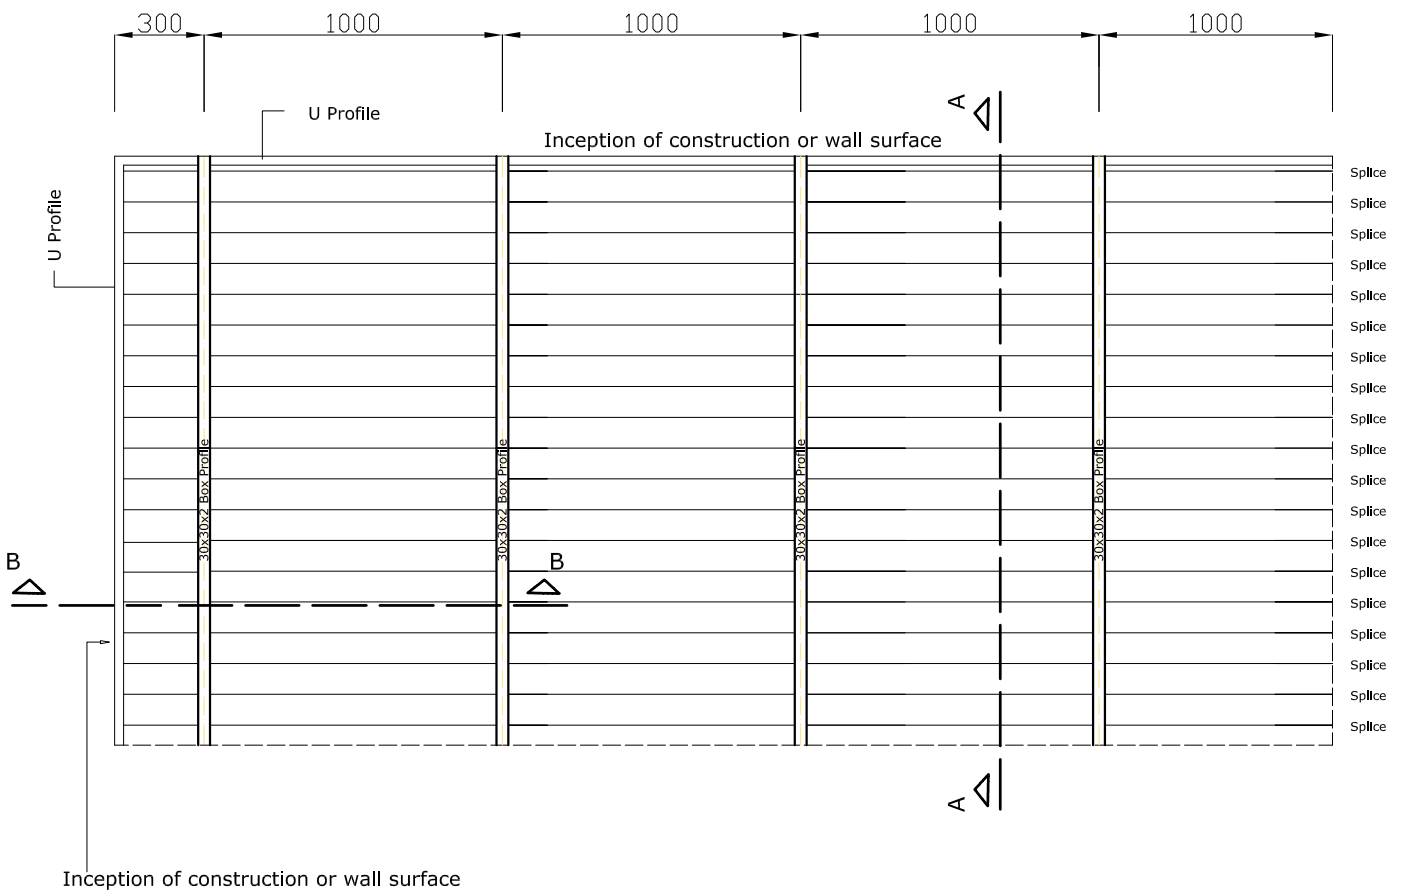

PANEL 85 INSTALLATION DETAILS

UPPER VIEW

INSTALLATION DETAILS PANEL 85 FOR THE CEILINGS WITHOUT SUSPENSION ROD

* Details are intended for information and suggestion and may vary depending on project.