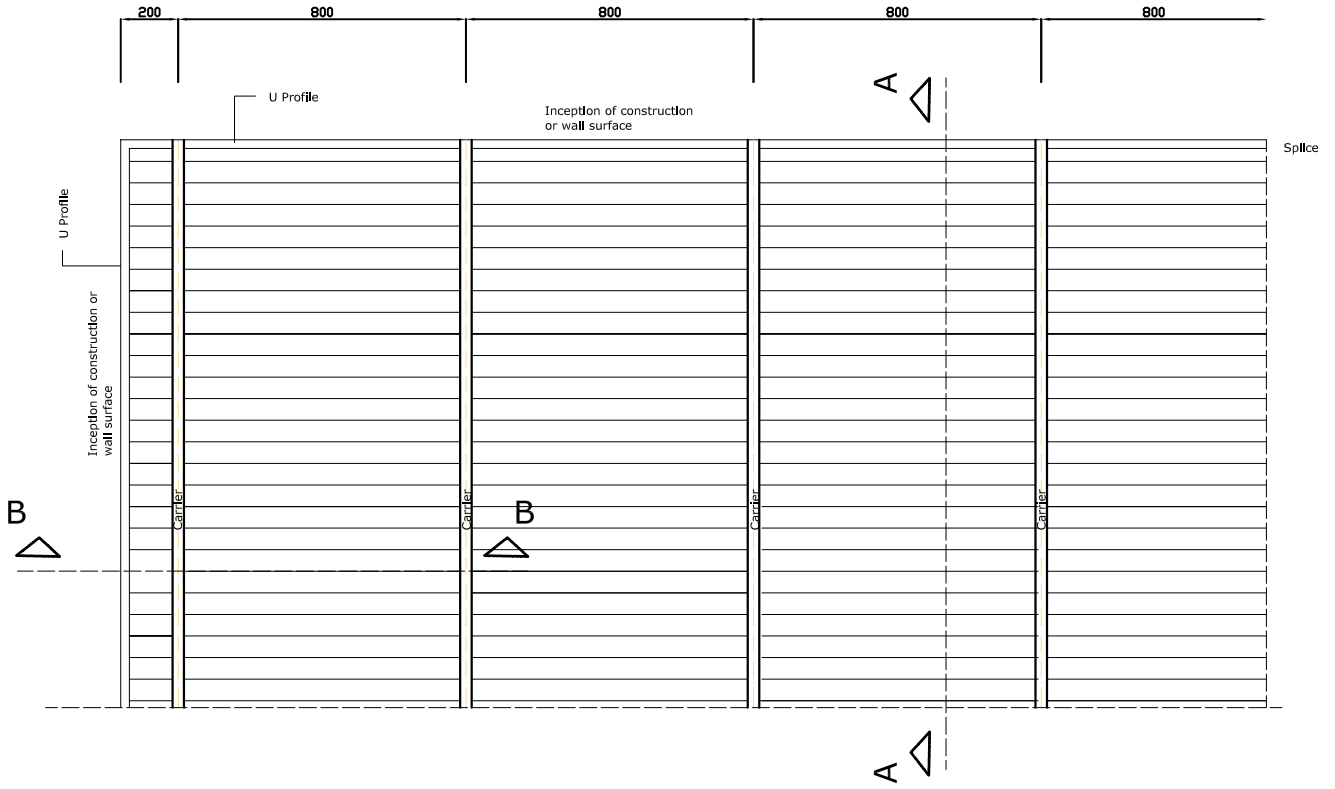

Sayfa no:

1/1

PANEL 75 INSTALLATION DETAILS

UPPER VIEW

INSTALLATION DETAILS OF PANEL 75 WITH SUSPENSION ROD

* Details are intended for information and suggestion and may vary depending on project.